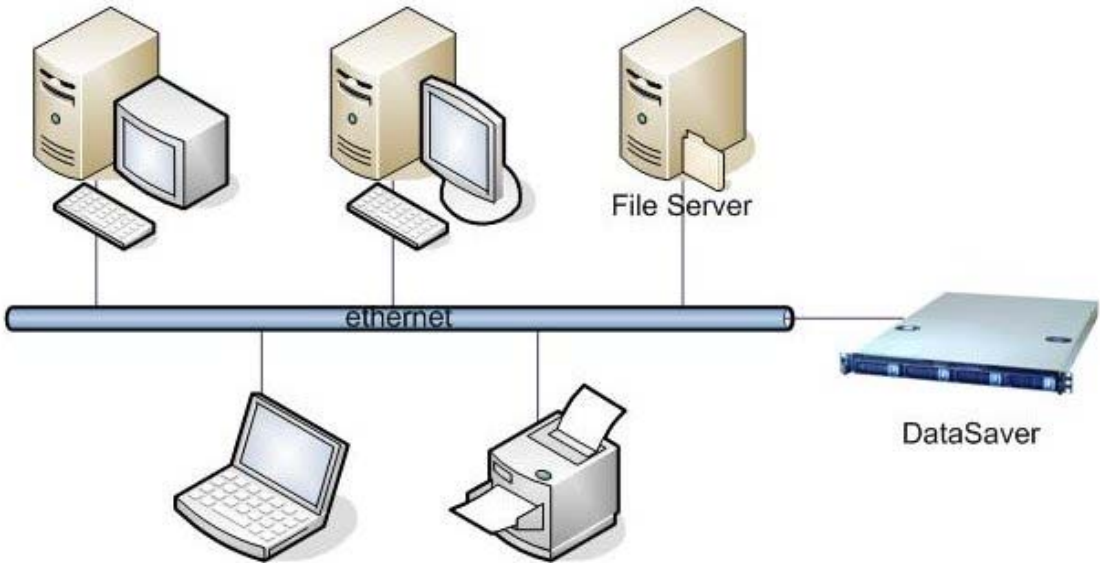

Network Based Appliance

The DataSaver not only provides high-speed AES encrypted data transfer over standard Ethernet networks, it even allows your mobile staff to perform Continuous Data Protection (CDP) and file/folder recovery on the move if your company has VPN access set up.

Installation into a Corporate / Large Company

Multiple Machines Support

Being on a network allows the DataSaver to support Continuous Data Protection (CDP) and Bare Metal Restore / File / Folder Recovery for multiple machines simultaneously without disruptions. Your data is protected and available at all times.

Easy to Manage

With multiple machines connected to the DataSaver on a network, it allows the Administrator to easily manage features such as the client accounts and profiles, recovery snapshot scheduler and recovery points, all via a web browser.