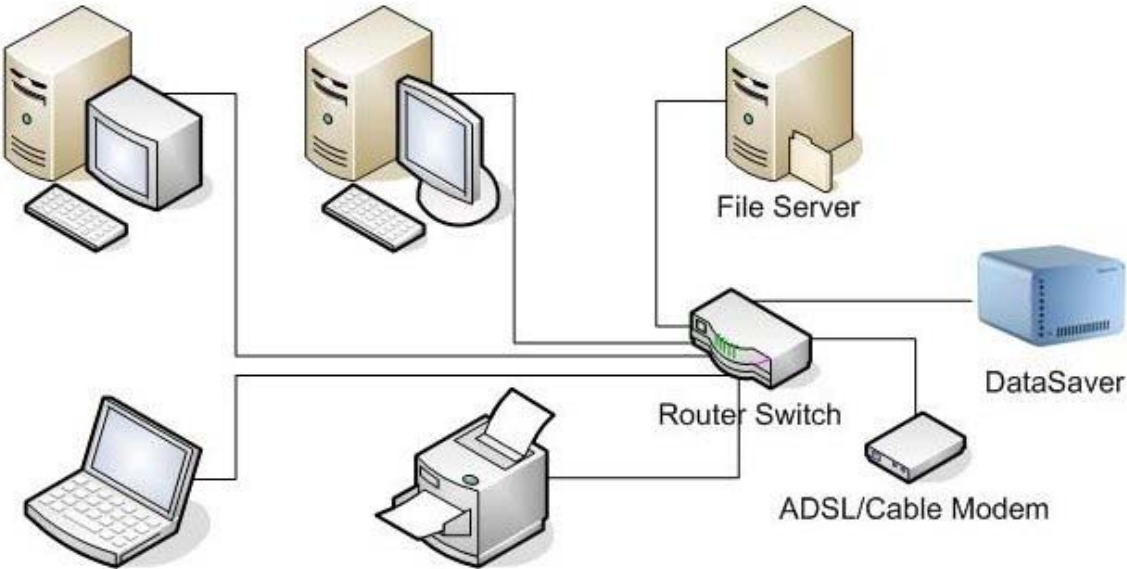

Network Based Appliance

The DataSaver not only provides high-speed AES encrypted data transfer over standard Ethernet networks, it even allows your mobile staff to perform Continuous Data Protection (CDP) and file/folder recovery on the move if your company has VPN access set up.

Installation into a Corporate / Large Company

Multiple Machines Support

Being on a network allows the DataSaver to support Continuous Data Protection (CDP) and Bare Metal Restore / File / Folder Recovery for multiple machines simultaneously without disruptions. Your data is protected and available at all times.

Easy to Manage

With multiple machines connected to the DataSaver on a network, it allows the Administrator to easily manage features such as the client accounts and profiles, recovery snapshot scheduler and recovery points, all via a web browser.